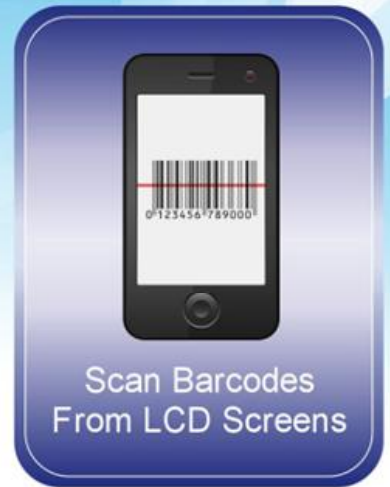

Nexa NL-1950

Cordless Barcode Scanner

Overview

Building on the success of Nexa's ultra simple, low cost cordless scanner, the NL-1800, the NL-1950 adds in a range of features that increase it's versatility and usability in a variety of scenarios.

Built for demanding applications of all shapes and sizes, the NL-1950 is both both powerful and flexible, and has the features you need to get the job done quickly and easily.

Key features include:

- Compatible with Windows, iOS, Android and Mac OS X
- Charging cradle also allows hands free scanning
- 100m Bluetooth range allows uninterrupted scanning
- On board memory allows batch mode and collection of barcodes when out of wireless range
- Scans from LCDs screens

NEXA

Visit www.nexapos.com to find out about other exciting Nexa products!

Nexa NL-1950

Cordless Barcode Scanner

Specifications

OPERATIONAL

Light Source	617 nm visible red LED
Depth of field	30 – 360 mm (depends on size of barcode)
Scan Rate	330 scans per second
Print Contrast Min.	20% @ UPC/EAN 100%
System Interface	HID USB, USB Virtual COM, OPOS, JPOS