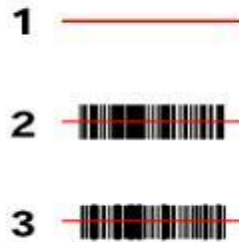

- Auto trigger activates the laser
- Place the laser line on the bar code
- Press the CodeGate button to transmit the data

MK5145 Eclipse™ with USB I/F $198.00 incl plus P&P Optional Desk Stand $48.40 incl