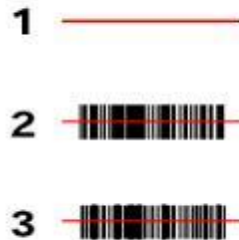

- Auto trigger activates the laser
- Place the laser line on the bar code
- Press the CodeGate button to transmit the data

MK5145 Eclipse™ with USB I/F $198.00 incl plus P&P Optional Desk Stand $48.40 incl